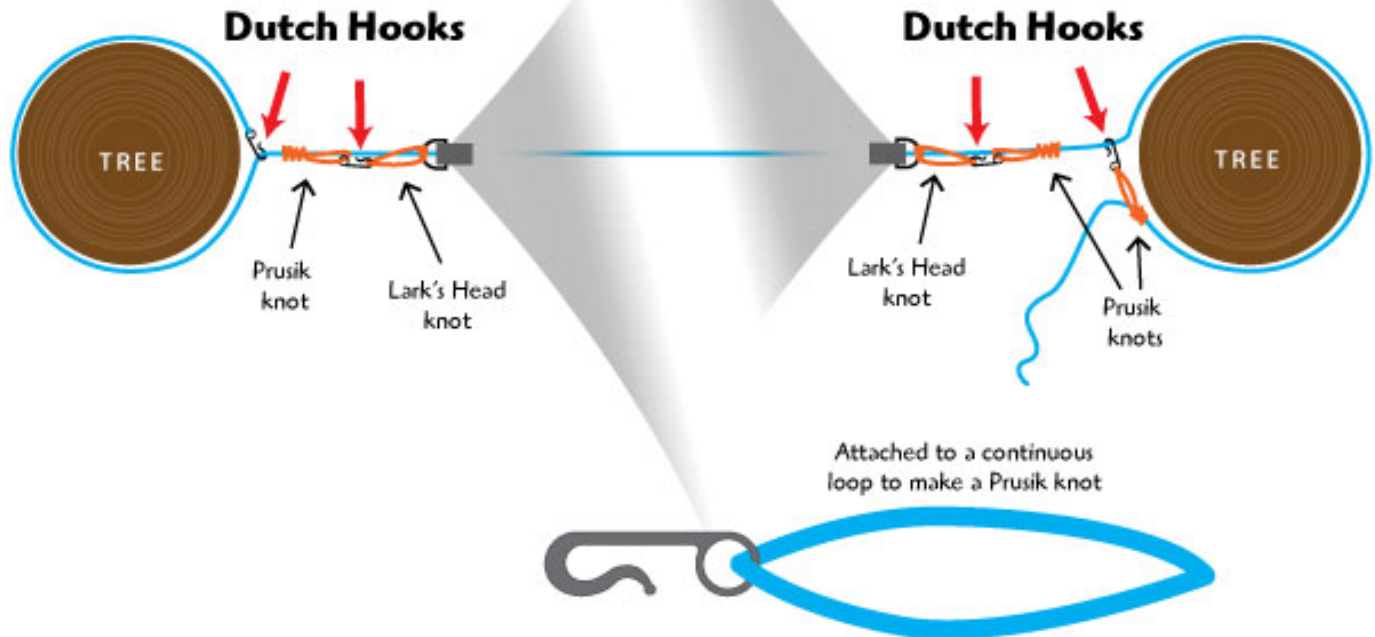

TARP RIGGING HARDWARE

Dutch Hooks™

The Dutch hook is to the continuous ridge line what the Dutch clip is to webbing suspension. Made of titanium this little mighty hook will hold up to the strongest winds and only weighs .4 grams. It ties to the end of your 1.75mm tarp line and you just simply reach around the tree and hook the line.

Designed for the weight-conscious hiker.

$\frac{5}{8}$ in. (1.6 cm.)
 $\frac{3}{16}$ in. (4.8 mm.)

titanium | 0.4 grams
use with 1.75mm line

Two-half Hitches
or other stopper knot

Fixed eye loop
with locked brummel