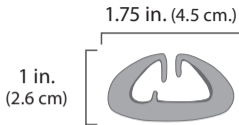

Dutch Clip | *ti*

titanium | 15 grams/pair
use with 1 in. (2.5 cm.) webbing

**Limit 300 lbs
(136 kg) load**