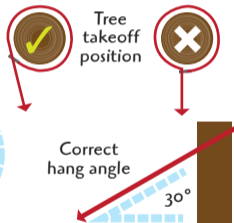

Dutch Clip | *ti*

titanium | 15 grams/pair
use with 1 in. (2.5 cm.) webbing

**Limit 300 lbs
(136 kg) load**