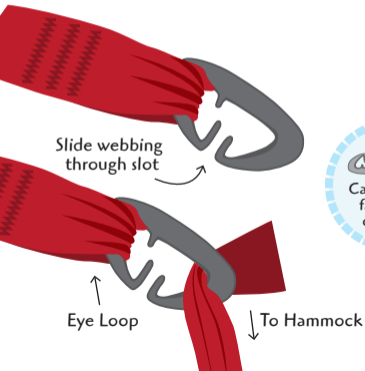

Dutch Clip | *ti*

titanium | 15 grams/pair
use with 1 in. (2.5 cm.) webbing

**Limit 300 lbs
(136 kg) load**