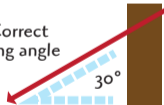

# Dutch Clip

aluminum | 26 grams/pair  
use with 1 in. (2.5 cm.) webbing

Slide webbing through slot

Eye Loop

To Hammock

Can be used facing up or down

1.625 in. (4.13 cm.)

1.75 in.  
(4.5 cm)

Tree takeoff position

Correct hang angle

30°

Limit 250 lbs  
(113 kg) load