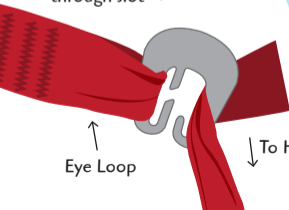

# Dutch Clip

aluminum | 26 grams/pair  
use with 1 in. (2.5 cm.) webbing

Slide webbing through slot

Eye Loop

To Hammock

Can be used facing up or down

1.625 in. (4.13 cm.)

1.75 in.  
(4.5 cm)

Tree takeoff position

Correct hang angle

30°

Limit 250 lbs  
(113 kg) load