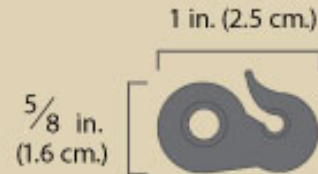

# Whoopie Hook™

A Whoopie Hook attaches to a Whoopie Sling made from 7/64" Amsteel line\* on the adjustable loop. The hook attaches to a hammock by means of a small continuous loop, also made from 7/64" Amsteel line. The Whoopie Hook doubles as a stopper bead on the sling.