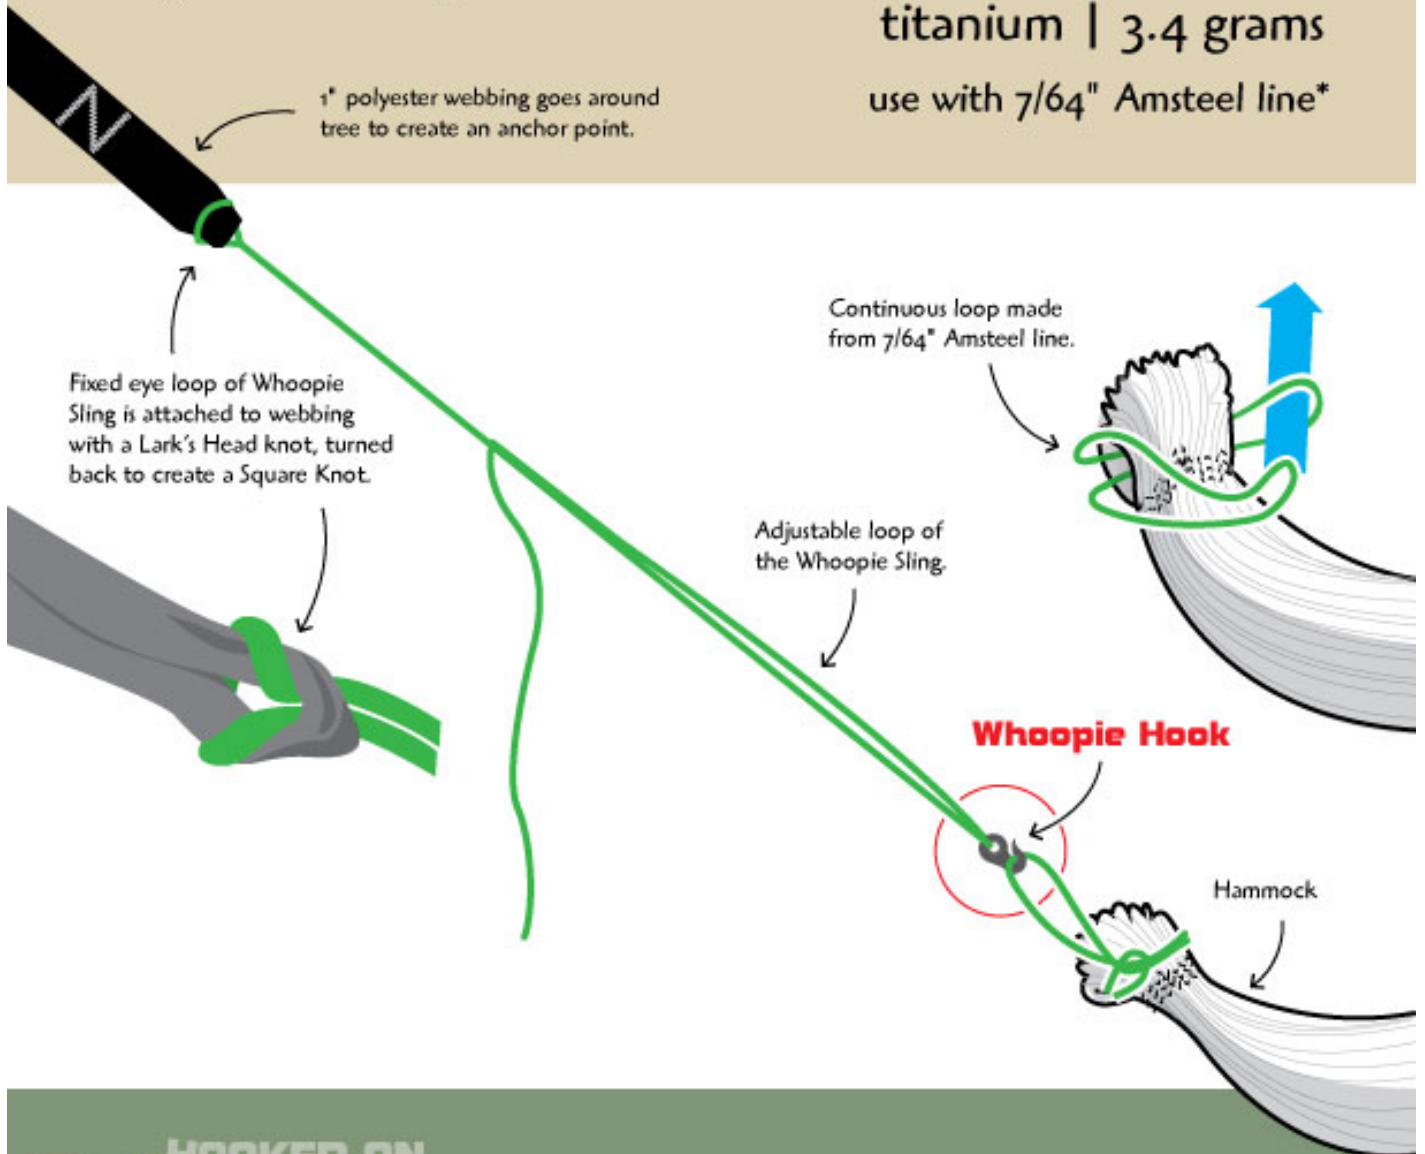

# Whoopie Hook™

A Whoopie Hook attaches to a Whoopie Sling made from 7/64" Amsteel line\* on the adjustable loop. The hook attaches to a hammock by means of a small continuous loop, also made from 7/64" Amsteel line. The Whoopie Hook doubles as a stopper bead on the sling.

titanium | 3.4 grams

use with 7/64" Amsteel line\*

**HOOKED ON**  
**DutchWare™**

It is the user's responsibility to inspect suspension for wear and proper installation.

[dutchware.outdoortrailgear.com](http://dutchware.outdoortrailgear.com)